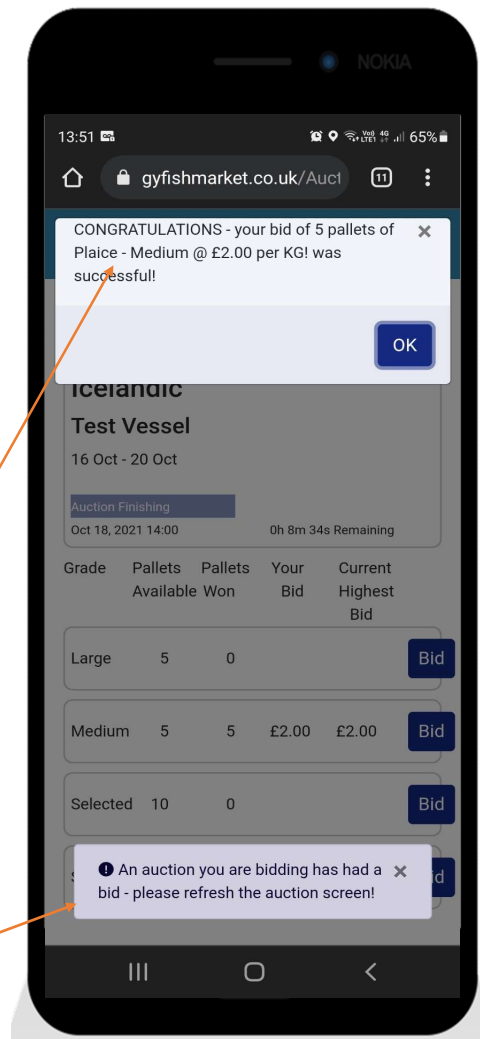

Details of catching method, Vessel Name, MSC status

Catch Date of Fish

Date & Time Fish is available for collection from the Market

Time auction sale finishes

Remaining time of auction

Click on "Bid" button

Enter the maximum price so the system can auto-bid up to your set price

Select number of pallets you want to bid on

Click on Place Bid once your happy with selections

Confirmation that your bid is currently successful with amount of pallets and price

Alert message asking you to refresh screen as changes have occurred

System shows your are currently winning 5 pallets of Medium Plaice @ £2.00 and the highest price currently bid by all bidders is also £2.00