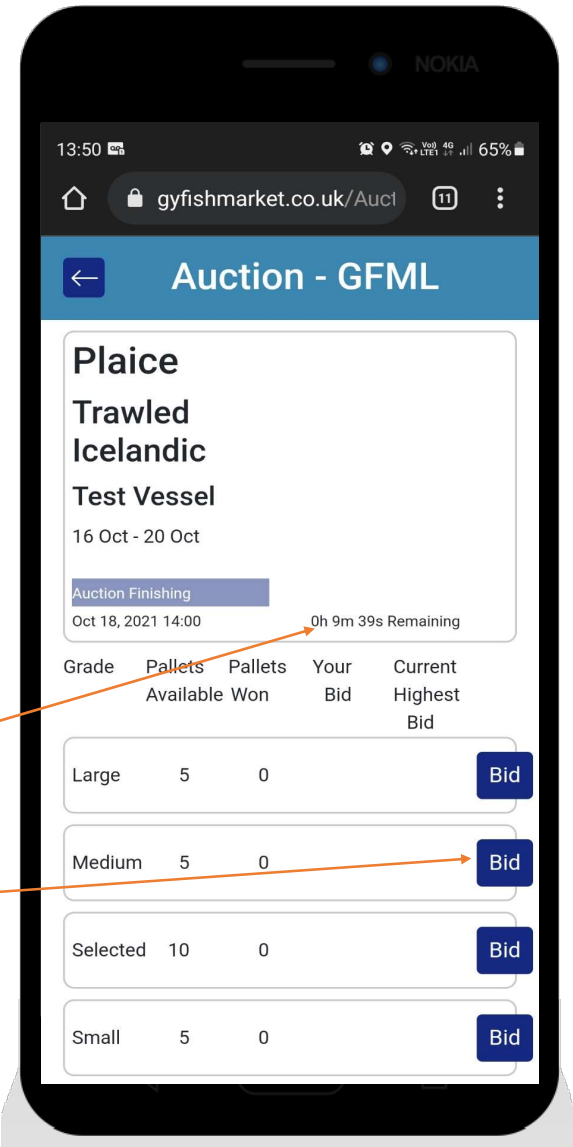

Details of catching method, Vessel Name, MSC status

Catch Date of Fish

Date & Time Fish is available for collection from the Market

Time auction sale finishes

Remaining time of auction

Click on "Bid" button

Enter the maximum price so the system can auto-bid up to your set price

Select number of pallets you want to bid on

Click on Place Bid once your happy with selections

Confirmation that your bid is currently successful with amount of pallets and price

Alert message asking you to refresh screen as changes have occurred

System shows your are currently winning 5 pallets of Medium Plaice @ £2.00 and the highest price currently bid by all bidders is also £2.00