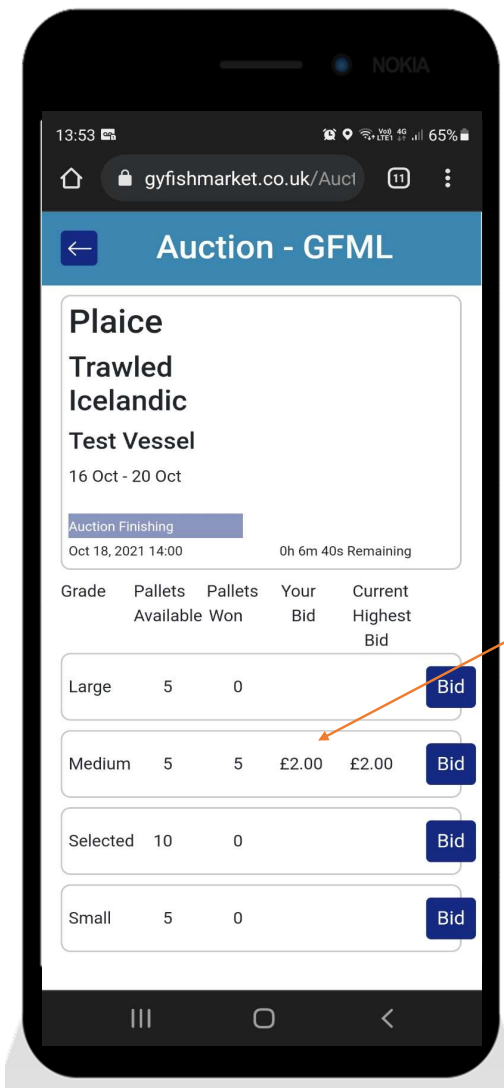

Details of catching method, Vessel Name, MSC status

Catch Date of Fish

Date & Time Fish is available for collection from the Market

Time auction sale finishes

Remaining time of auction

Click on "Bid" button

Enter the maximum price so the system can auto-bid up to your set price

Select number of pallets you want to bid on

Click on Place Bid once your happy with selections

Confirmation that your bid is currently successful with amount of pallets and price

Alert message asking you to refresh screen as changes have occurred

System shows your are currently winning 5 pallets of Medium Plaice @ £2.00 and the highest price currently bid by all bidders is also £2.00