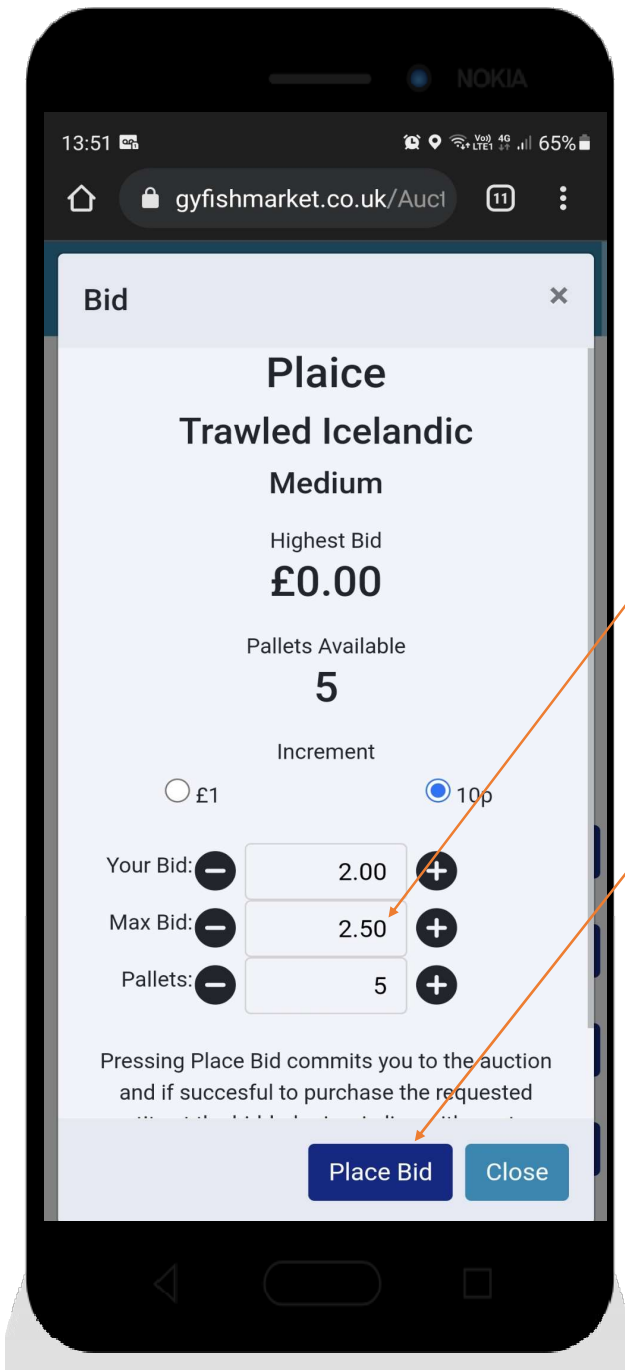

Details of catching method, Vessel Name, MSC status

Catch Date of Fish

Date & Time Fish is available for collection from the Market

Time auction sale finishes

Remaining time of auction

Click on "Bid" button

Enter the maximum price so the system can auto-bid up to your set price

Select number of pallets you want to bid on

Click on Place Bid once your happy with selections

Confirmation that your bid is currently successful with amount of pallets and price

Alert message asking you to refresh screen as changes have occurred

System shows your are currently winning 5 pallets of Medium Plaice @ £2.00 and the highest price currently bid by all bidders is also £2.00

The auction has finished and buyers can now view winning purchases from the "Completed Auctions" tab

5 pallets (40 x 50kg) Plaice Med @ £2.00
 5 pallets (40 x 50kg) Plaice Small @ £1.10

Available for collection at 5am on 25th October 2021